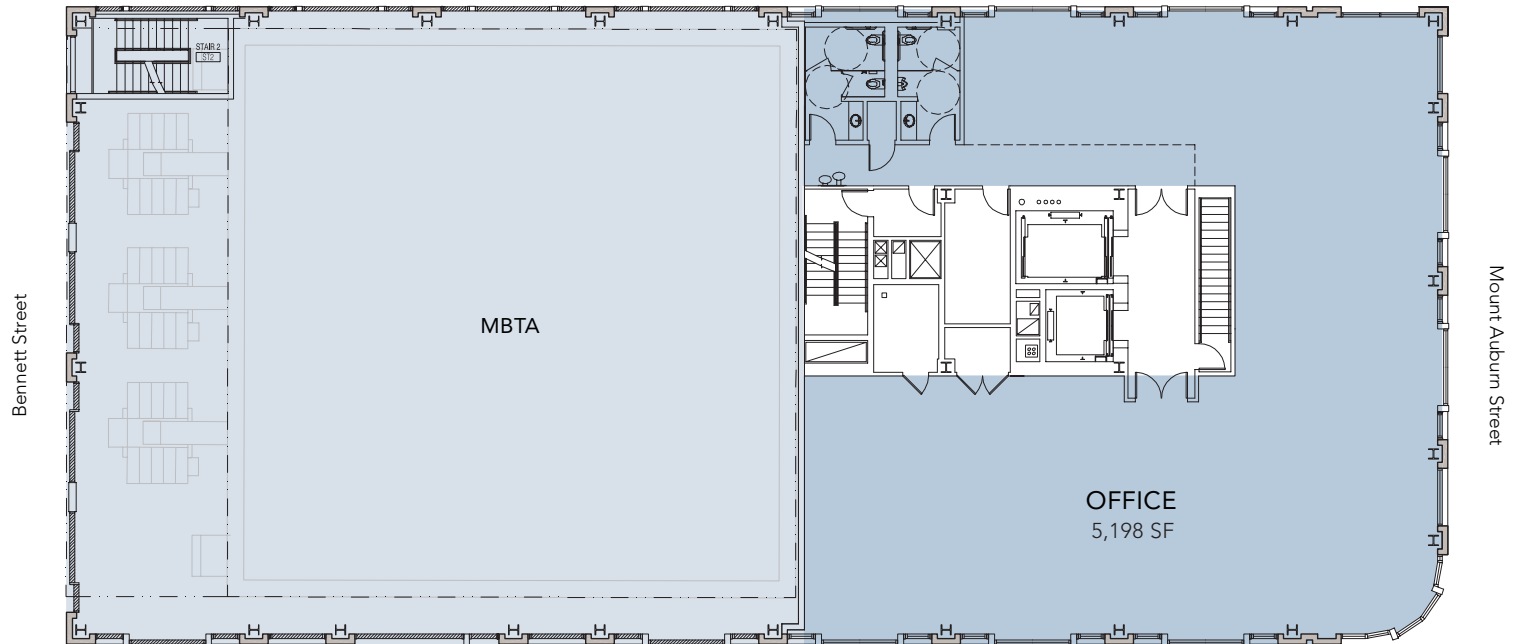

CHARLES PLACE

HARVARD SQUARE

Floor 2

5,198 SF