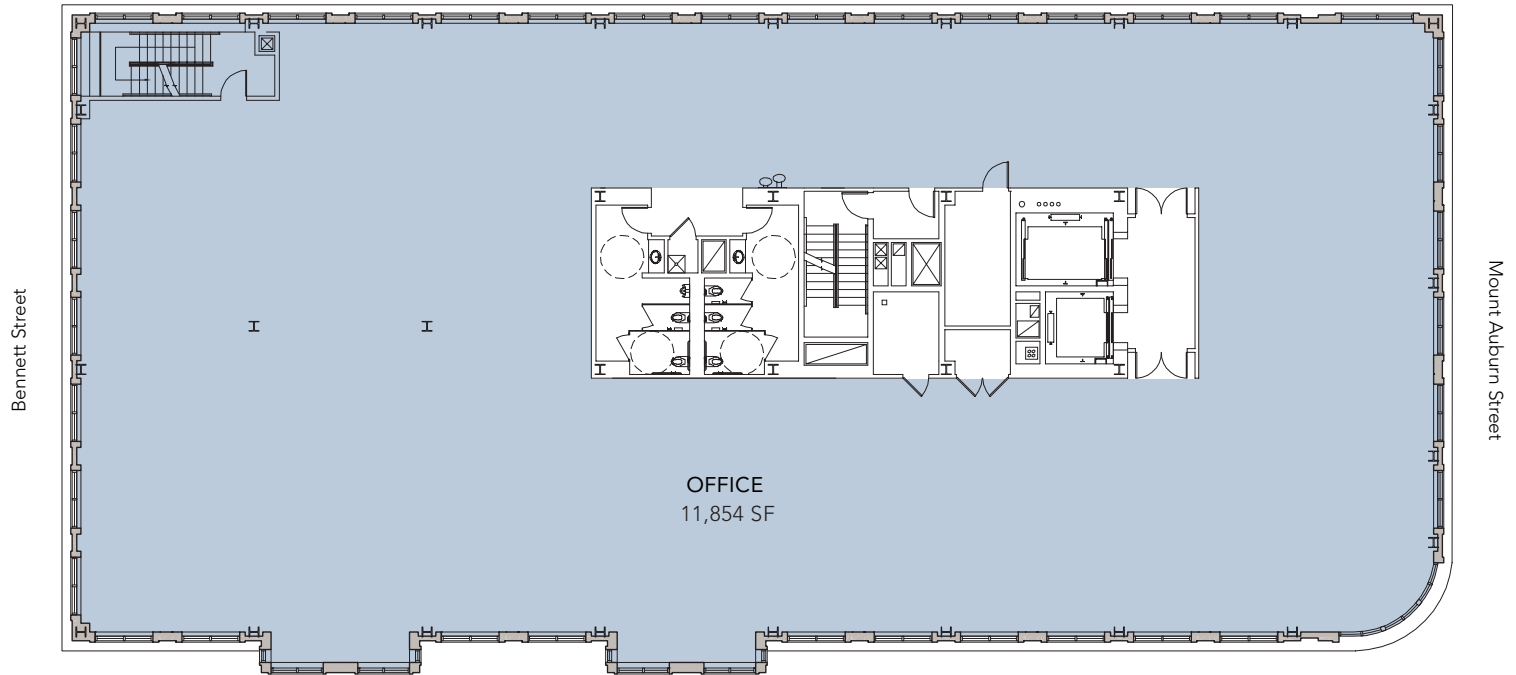

CHARLES PLACE

HARVARD SQUARE

Floors 3-6

TYPICAL FLOOR PLAN

11,854 SF